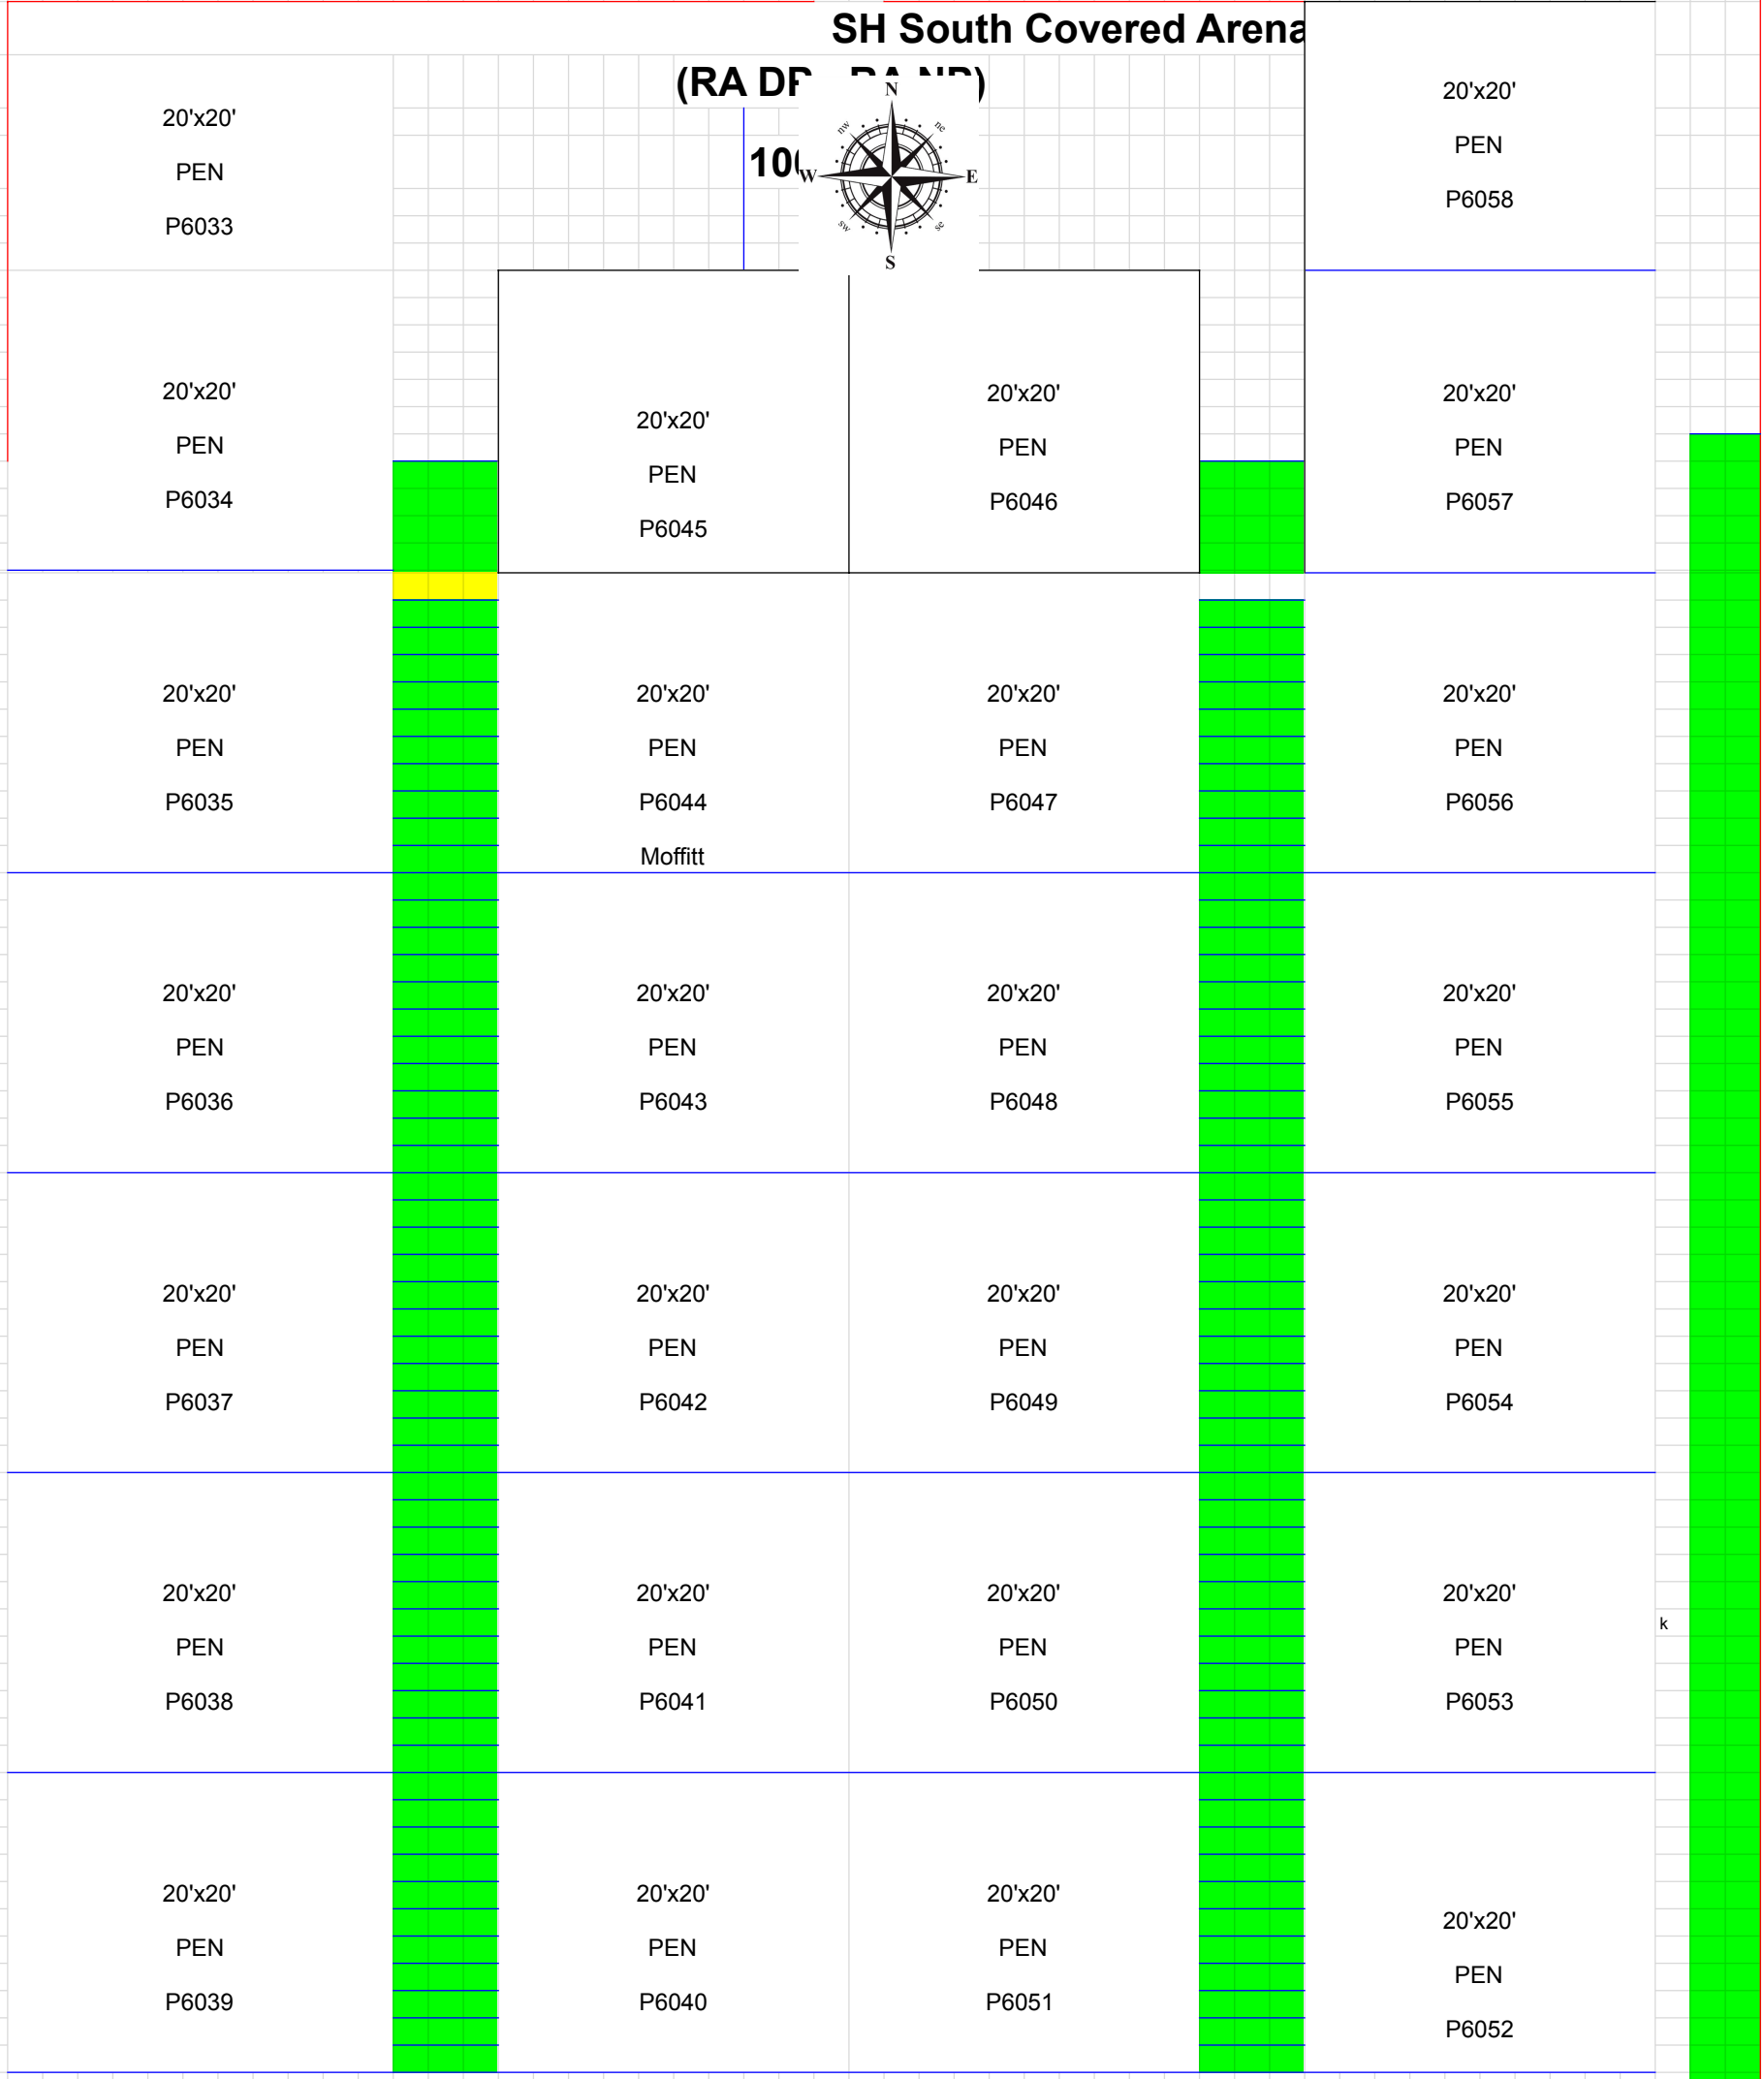

# SH South Covered Arena

(RADF PLAN)

10'w

32 panels

51 panels

24 gates total

32 panels