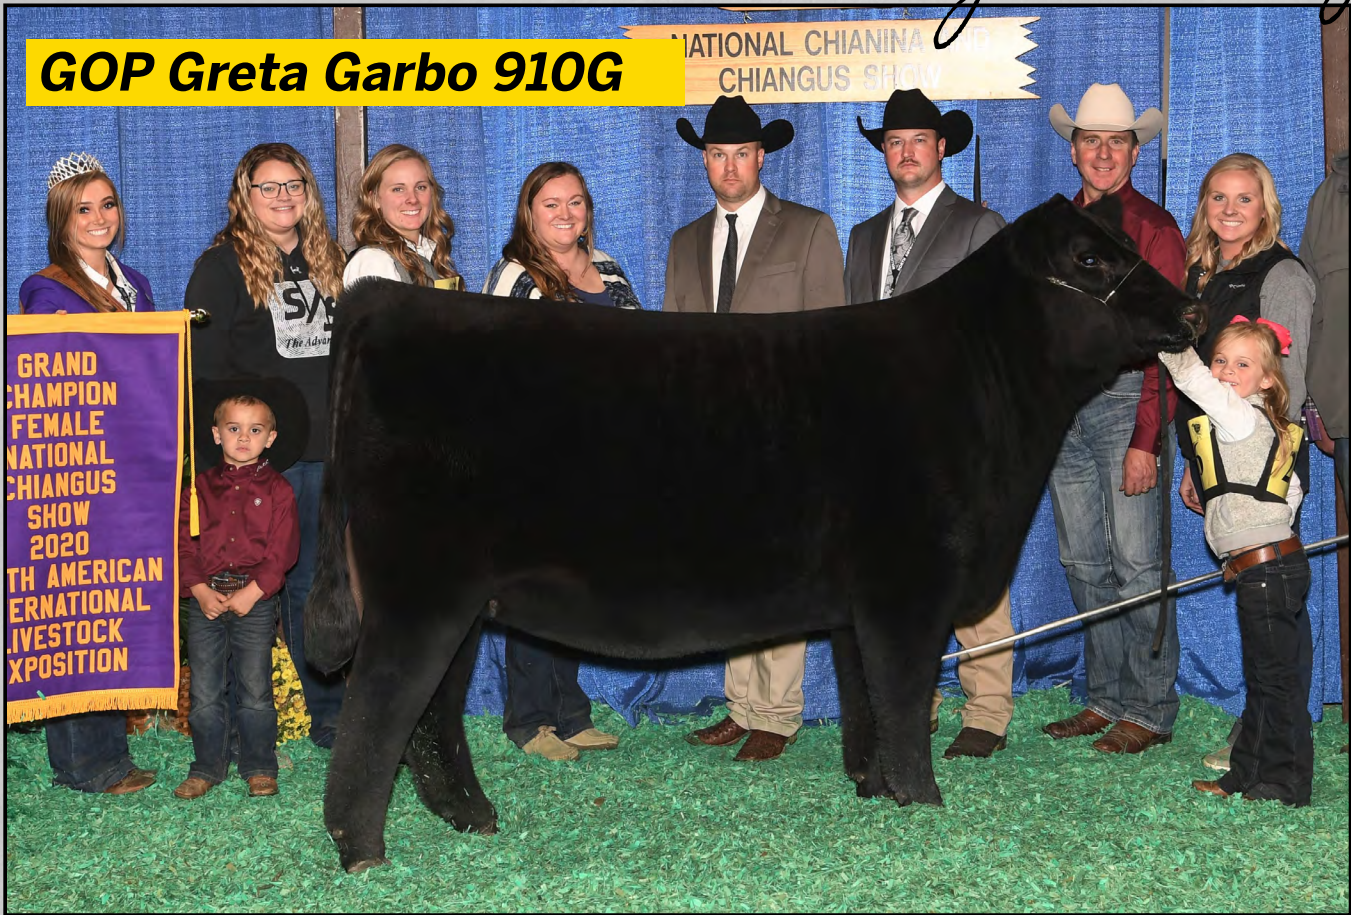

Embryo Packages

GOP Greta Garbo 910G

Lot 16 GOP Greta Garbo x DAJS Black Out

GOP Greta Garbo 910G - 2020 Grand Champion Chiangus Female - Donor dam of Lot 16

Sire: DAJS Special Effect 714
DAJS Black Out 93
DAJS Kate 2015B

Dam: Colburn Primo 5153
GOP Greta Garbo 910G
TR Your Magic Lace PCA

Consigned by Grand 'Ole Place Farms & Kennedy Ann Evans

Here's an opportunity to purchase a set of embryos out of the reigning National Champion Chiangus Female, sired by the reigning National Champion Chiangus Bull!

"Greta" has had a stellar career; Reserve Grand Champion Bred & Owned Chiangus Heifer at the 2019 NAILE Junior Show, Supreme Champion Heifer at the 2020 Kentucky Beef Expo, Grand Champion Bred & Owned Chiangus Heifer at the 2020 National Junior Heifer Show, Reserve Grand Champion at the 2020 Chiangus Classic, 4th Overall 2020 National Junior Chiangus Heifer Show, Grand Champion Bred & Owned Chiangus Heifer - 2020 NAILE Junior Show and Grand Champion in the National Show at the 2020 NAILE.

Greta is sired by Colburn Primo 5153 and out of TR Your Magic Lace PCA. The "Lace" cow's pedigree is Chiangus royalty, combining TR Tail Blazer, TR Real Big Time, PCC Kendall Marie, Impulse, Talmo's "Shirley" cow, PCC Flash Magic, CJB Flash, Sundance, Eagle Scout, and the HXC Lace matriarch.

"Black Out" provides a complete out-cross to this star-studded pedigree and should add even more size, length of front, power, softness, foot size and bone to "Greta's" completeness and body mass.